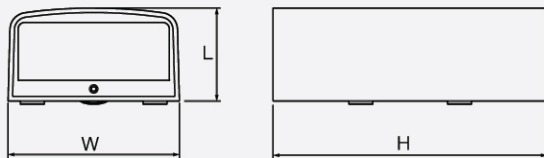

NSG TRADING LTD

Designed in New Zealand for New Zealand

CALIFORNIA

GLW709 IP65 WALL LIGHT

A wall mounted IP65 rated outdoor light fitting in die-cast aluminium body with anti-ageing spray paint.

The fitting has an 75 CRI 6w / 3000k LED lamp with an integral electronic driver with a 3 year warranty.

Best suited for residences. Due to its size they look good on the wall during the day time as well as during the night with its light output.

www.nsglighting.co.nz

CALIFORNIA

IP65 WALL LIGHT

GLW709

FEATURES

- Die-cast aluminium body
- Powder coated finish
- Surface anti-ageing electrostatic spray processing
- Built-in constant current LED driver
- Ta: -20 to +40°C

DIMENSION

TECHNICAL SPECIFICATIONS

MODEL NO.	INPUT VOLTAGE (V)	POWER (W)	LUMEN (lm)	COLOUR TEMPERATURE (K)	BEAM ANGLE (°)	DIMENSIONS (L×W×H) (mm)	FITTING COLOUR	CARTON QUANTITY
GLW709/6 WW BK	230	6	540	3000	70	54 x 100 x 160	Black	4