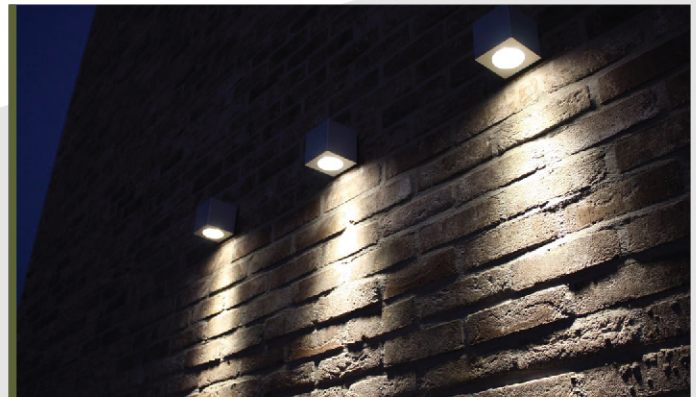

NSG TRADING LTD

Designed in New Zealand for New Zealand

CALIFORNIA

GLW709 IP65 WALL LIGHT

A wall mounted IP65 rated outdoor light fitting in die-cast aluminium body with anti-ageing spray paint.

The fitting has an 75 CRI 6w / 3000k LED lamp with an integral electronic driver with a 3 year warranty.

Best suited for residences. Due to its size they look good on the wall during the day time as well as during the night with its light output.

www.nsglighting.co.nz

CALIFORNIA

IP65 WALL LIGHT

GLW709

FEATURES

- Die-cast aluminium body
- Powder coated finish
- Surface anti-ageing electrostatic spray processing
- Built-in constant current LED driver
- Ta: -20 to +40°C

DIMENSION

TECHNICAL SPECIFICATIONS

MODEL NO.	INPUT VOLTAGE (V)	POWER (W)	LUMEN (lm)	COLOUR TEMPERATURE (K)	BEAM ANGLE (°)	DIMENSIONS (L×W×H) (mm)	FITTING COLOUR	CARTON QUANTITY
GLW709/6 WW BK	230	6	540	3000	70	54 x 100 x 160	Black	4